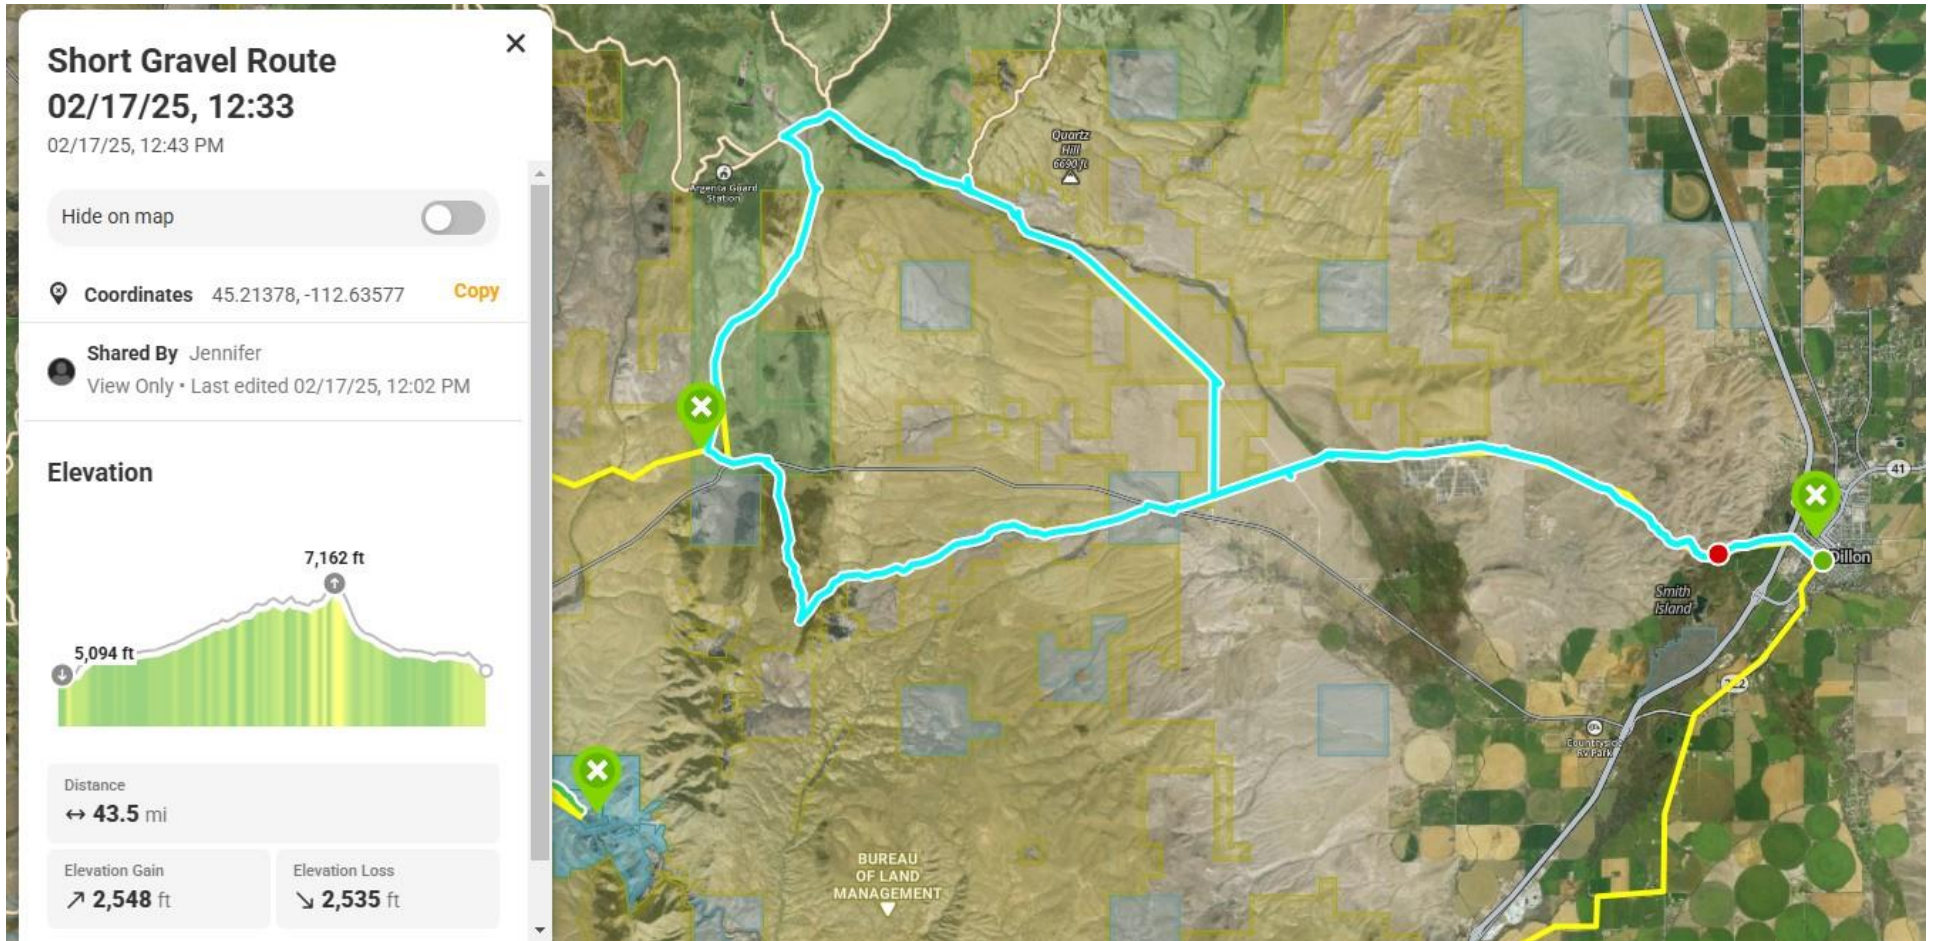

RATPOD SHORT GRAVEL - 2025

FOOD & WATER STOPS

Start/Finish Line	Water/Snacks	UMWestern Campus	mile 0-Start
Stop #1	Water	Badger Pass	mile 27± (elev-6754)
Water, sport drink, fig bars, fruit (porto-lets, sunscreen, bug spray, clothes drop service supplies)			